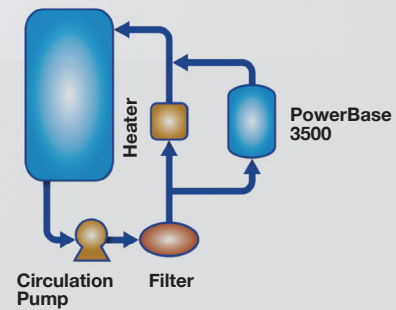

The Accu-Tab® system combines the patented erosion feeder technology of the PowerBase® chlorinator with proprietary 3 1/8-inch Accu-Tab Blue SI calcium hypochlorite tablets. Together, the system delivers predictable rates of chlorine for commercial pool water applications.

SPECIFICATIONS

Size... 31"W x 63"L x 52"H
 Inlet Connection... 2" Socket
 Outlet Connection... 2" Socket
 Electrical requirements... 120V 30 amp circuit

PowerBase Benefits

Easy to Install

- Two plumbing connections (inlet and outlet PVC plumbing)
- One electrical connection (plug included)
- One chemical controller connection (plug included)

Flexible and Easy-to-Operate System

- With or without chlorine controller
- Swimming pools and spray features
- Very few moving parts – minimizing maintenance
- No small openings that can clog
- Inlet strainer included
- Usually only annual cleaning required

Swimming Pool

Accu-Tab Blue SI 3 1/8-inch Tablets

Accu-Tab Blue SI 3 1/8-Inch calcium hypochlorite tablets are specially engineered and independently tested by the labs at NSF International to work in Accu-Tab systems in accordance with NSF/ANSI Standard 50 listed. They contain scale inhibitor for cleaner operation. For safety, the tablets have a blue speckled appearance which differentiates them from incompatible chemicals.