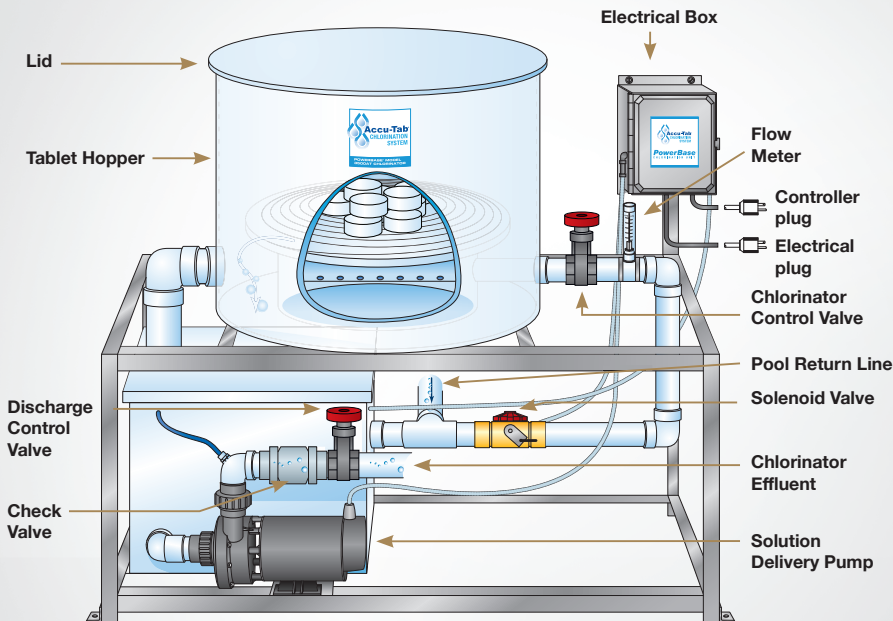

Big Water. Big Benefits.

*Stabilizer levels assumed to be 15 ppm. Treatable gallons vary depending on factors such as bather load, climate, stabilizer level, etc.

NSF/ANSI
Standard 50 listed

PowerBase® Model 3500 Chlorinator

The Accu-Tab® system combines the patented erosion feeder technology of the PowerBase® chlorinator with proprietary 3 1/8-inch Accu-Tab Blue SI calcium hypochlorite tablets. Together, the system delivers predictable rates of chlorine for commercial pool water applications.

SPECIFICATIONS

Size... 31"W x 63"L x 52"H
 Inlet Connection... 2" Socket
 Outlet Connection... 2" Socket
 Electrical requirements... 120V 30 amp circuit

PowerBase Benefits

Easy to Install

- Two plumbing connections (inlet and outlet PVC plumbing)
- One electrical connection (plug included)
- One chemical controller connection (plug included)

Swimming Pool

Accu-Tab Blue SI 3 1/8-inch Tablets

Accu-Tab Blue SI 3 1/8-Inch calcium hypochlorite tablets are specially engineered and independently tested by the labs at NSF International to work in Accu-Tab systems in accordance with NSF/ANSI Standard 50 listed. They contain scale inhibitor for cleaner operation. For safety, the tablets have a blue speckled appearance which differentiates them from incompatible chemicals.